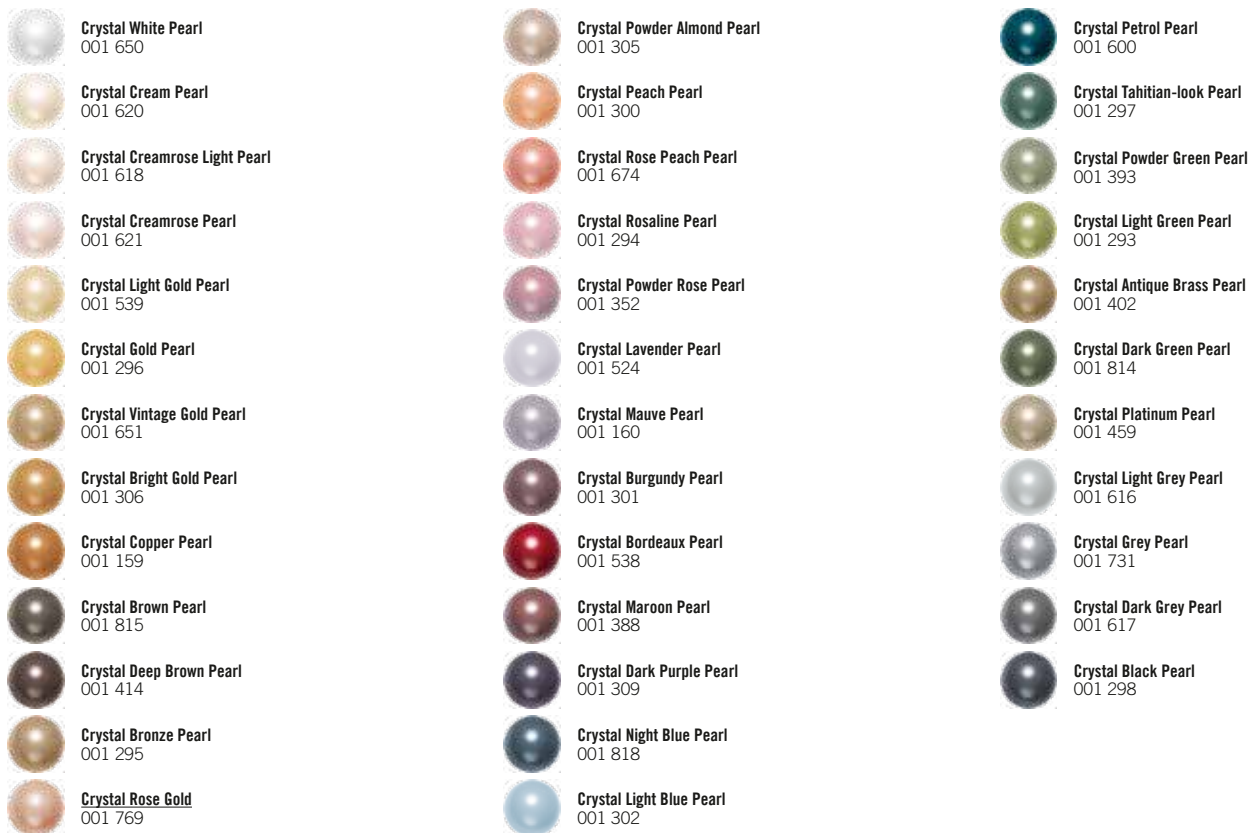

SWAROVSKI ELEMENTS

CRYSTAL PEARLS

Colors

Gemcolors

Neoncolors

* Please note that due to print-technical limitations the color references of Crystal Pearls Neoncolors do not equal the true luminescent appearance of the real article.